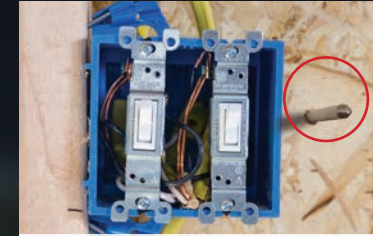

conditions, or be hazardous if they strike wiring or plumbing located between the studs.

NailRIGHT helps ensure an accurate and safe installation. It securely connects the siding to the wall for optimum performance. This means the beautiful siding you select will not only stand out, but will stay up, even in extreme weather conditions.

Beauty and Performance. It's the perfect siding combination to make the exterior of any home...perfect.

NailRIGHT™
SIDING INSTALLATION SYSTEM

Profile & Color Shown: Double 4", White

AVOID:

Hidden Dangers

Nails that miss their mark can be potentially hazardous to items, like wiring and plumbing, located in the cavities between studs.