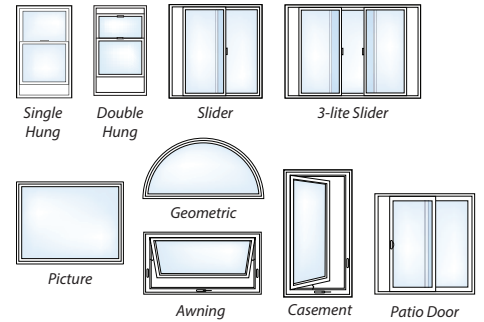

STYLES:

INTERIOR COLORS

EXTERIOR COLORS