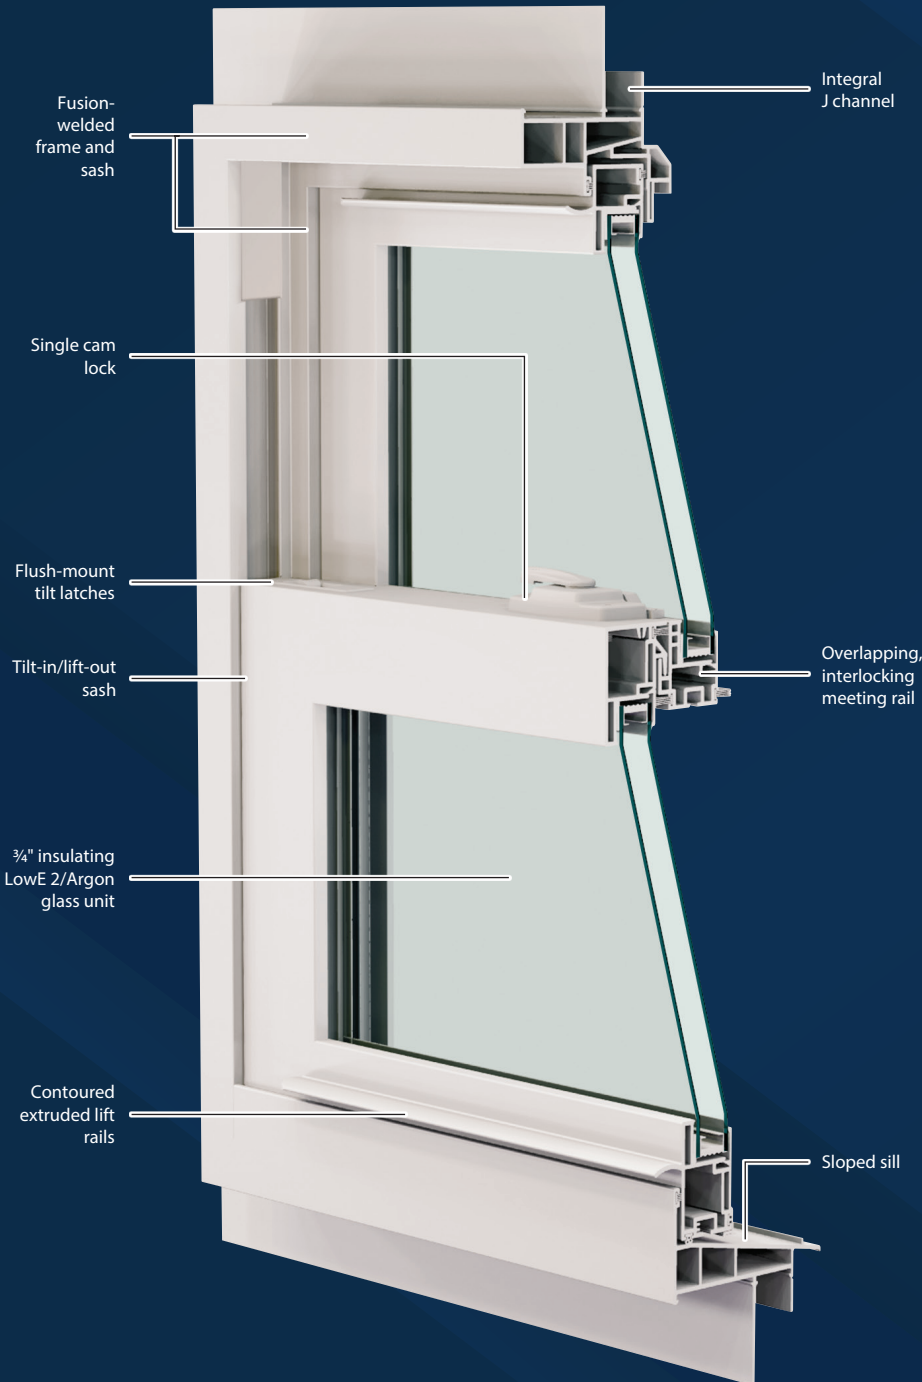

Classic frame design with a raised exterior provides an attractive appearance

Premium vinyl will retain its beauty for years with virtually no maintenance

Color-matched hardware blends seamlessly with the window

PerfeXion Contractor windows are ideal for any new construction project. You'll see the light with these attractive and high-quality windows. Stylish yet sturdy, these windows are designed to give your home reliability, comfort and the perfect view.

contractor

FEATURES:

perfeXion
by NORANDEX

STYLES:

INTERIOR COLORS

EXTERIOR COLORS

*Only available with White Interior

WARRANTY: