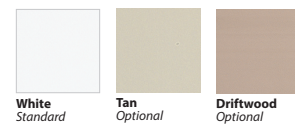

contractor

FEATURES:

perfeXion
by NORANDEX

STYLES:

INTERIOR COLORS

EXTERIOR COLORS

*Only available with White Interior

WARRANTY: