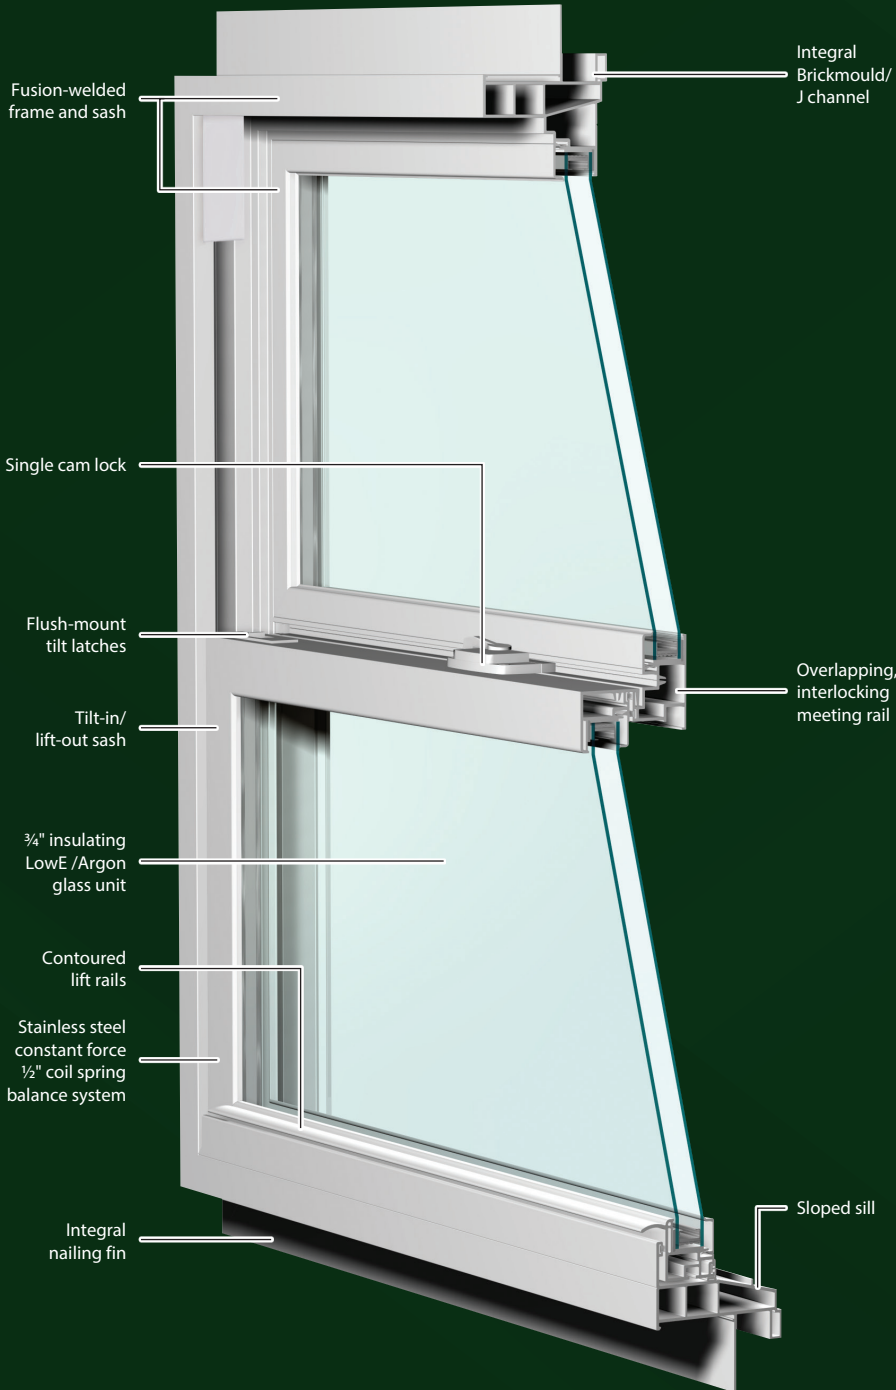

A richly detailed, multi-tiered frame provides the look of wood

Premium vinyl will retain its beauty for years with virtually no maintenance

Color-matched hardware blends seamlessly with the window

PerfeXion 300 new construction vinyl windows are crafted of premium vinyl, combining classic beauty with solid construction. These windows are available in a variety of styles to complement your home and feature grid options in patterns that will accentuate your home's curb appeal.

300

FEATURES:

perfeXion
by NORANDEX

STYLES:

Optional flat casing surround available.

INTERIOR COLORS

LIMITED LIFETIME WARRANTY

AAMA GOLD LABEL CERTIFICATION
Highest level of testing for quality and performance