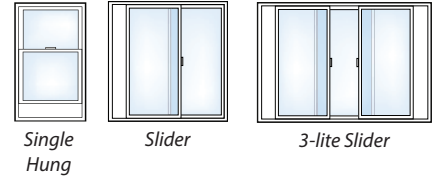

STYLES:

Optional flat casing surround available.