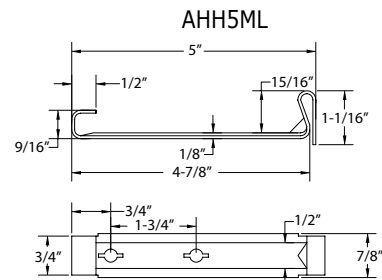

*NOTE: Use Locktype hangers with wing-configured gutters.

Hangers w/Screws

Part #	Description	Colors	Nom. Gauge/ Thickness	Piece Length	Pieces/ Box
AHFSS5ML	Alum. 5" Supreme Hanger w/Screw	Mill	0.060	5"	400
AQSHH5ML	Alum. 5" Quick Screw Hidden Hanger w/Screw	Mill	0.060	5"	500
AQSHH6ML	Alum. 6" Quick Screw Hidden Hanger w/Screw	Mill	0.060	6"	300
AHUTSSCML	Alum. 5" Ultimate Hidden Hanger w/Screw & Clip	Mill	0.061	5"	400
AHUTS6CML	Alum. 6" Ultimate Hidden Hanger w/Screw & Clip	Mill	0.061	6"	300