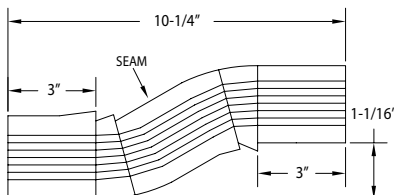

ABO1134A A-Offset