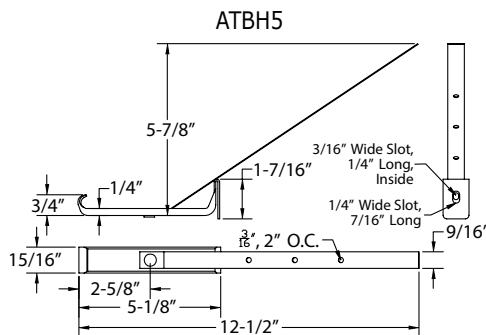

T-Bar Hangers

Part #	Description	Colors	Nom. Gauge/ Thickness	Piece Length	Pieces/ Box
ATBH5ML	Alum. 5" T-Bar Strap Hanger	Mill	0.060	12-1/2"	100
ATBH6WH	Alum. 6" T-Bar Painted Strap Hanger	WH	0.060	6-1/8"	100