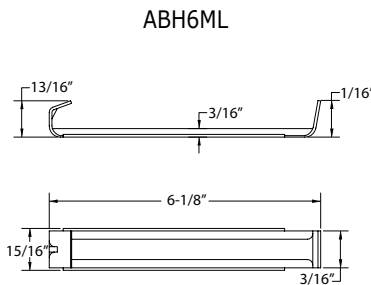

*NOTE: Use Locktype hangers with wing-configured gutters.

Hangers w/Screws

Part #	Description	Colors	Nom. Gauge/ Thickness	Piece Length	Pieces/ Box
AHFSS5ML	Alum. 5" Supreme Hanger w/Screw	Mill	0.060	5"	400
AQSHH5ML	Alum. 5" Quick Screw Hidden Hanger w/Screw	Mill	0.060	5"	500
AQSHH6ML	Alum. 6" Quick Screw Hidden Hanger w/Screw	Mill	0.060	6"	300
AHUTSSCML	Alum. 5" Ultimate Hidden Hanger w/Screw & Clip	Mill	0.061	5"	400
AHUTS6CML	Alum. 6" Ultimate Hidden Hanger w/Screw & Clip	Mill	0.061	6"	300