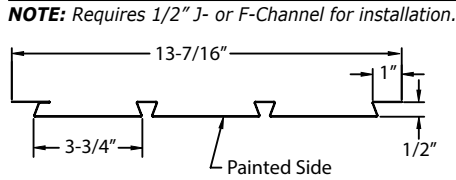

NORANDEX™ Soffit, F-Channel, & J-Channel

LODI PLANT

12" Hidden Vent Soffit	Part #	Description	Colors	Nom. Gauge/ Thickness	Piece Length	Pieces/ Box	Boxes/ Pallet	Pieces/ Pallet
	AST12HV - -	Alum. 12" Hidden Vent Soffit	BK, WH	0.019	12'	16	24	384