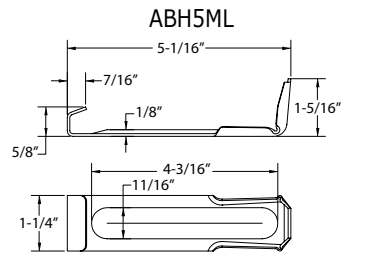

*NOTE: Use Locktype hangers with wing-configured gutters.

Hangers w/Screws

Part #	Description	Colors	Nom. Gauge/ Thickness	Piece Length	Pieces/ Box
AHFSS5ML	Alum. 5" Supreme Hanger w/Screw	Mill	0.060	5"	400
AQSHH5ML	Alum. 5" Quick Screw Hidden Hanger w/Screw	Mill	0.060	5"	500
AQSHH6ML	Alum. 6" Quick Screw Hidden Hanger w/Screw	Mill	0.060	6"	300
AHUTSSCML	Alum. 5" Ultimate Hidden Hanger w/Screw & Clip	Mill	0.061	5"	400
AHUTS6CML	Alum. 6" Ultimate Hidden Hanger w/Screw & Clip	Mill	0.061	6"	300