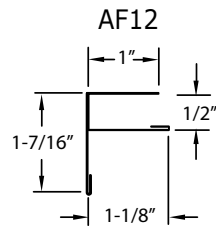

F-Channel	Part #	Description	Colors	Nom. Gauge/ Thickness	Piece Length	Pieces/ Box	Boxes/ Pallet	Pieces/ Pallet
	AF12 - -	Alum. 1/2" F-Channel	BK, WH	0.019	12'	25	24	600