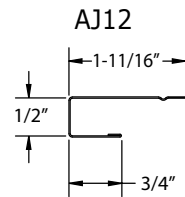

J-Channel	Part #	Description	Colors	Nom. Gauge/ Thickness	Piece Length	Pieces/ Box	Boxes/ Pallet	Pieces/ Pallet
	AJ12 - -	Alum. 1/2" J-Channel	BK, WH	0.019	12'	25	24	600