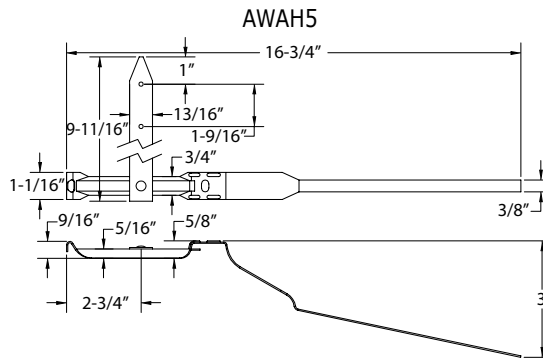

NORANDEX™ Hangers

LODI PLANT

T-Wedge Hangers

Part #	Description	Colors	Nom. Gauge/ Thickness	Pieces/ Bag
ATW44ML	Alum. 5" T-Wedge 4400	Mill	0.070	50
ATW45MML	Alum. 5"-6" T-Wedge 4500	Mill	0.070	50
CW5	Copper 5" T-Wedge	Copper	16 oz	Order by the Pc.
CW6	Copper 6" T-Wedge	Copper	16 oz	Order by the Pc.

A T-Wedge can be adjusted to keep the gutter level at various fascia board angles.

Gutter Wedges

Part #	Description	Colors	Nom. Gauge/ Thickness	Pieces/ Box
GW5 - -	Alum. 5" Gutter Wedge	RB, WH	0.027	100
GW6 - -	Alum. 6" Gutter Wedge	RB, WH	0.027	50

Wrap Around Hangers

Part #	Description	Colors	Nom. Gauge/ Thickness	Piece Length	Pieces/ Box
AWAH5WH	Alum. 5" Wrap Around Hanger K	WH	0.060	16-3/4"	100

T-Bar Hangers

Part #	Description	Colors	Nom. Gauge/ Thickness	Piece Length	Pieces/ Box
ATBH5ML	Alum. 5" T-Bar Strap Hanger	Mill	0.060	12-1/2"	100
ATBH6WH	Alum. 6" T-Bar Painted Strap Hanger	WH	0.060	6-1/8"	100

Hanger Straps

Part #	Description	Colors	Pieces/ Box
GHK4ML	Galv. 4" Hanger Strap Plain K	Mill	250
GHK5ML	Galv. 5" Hanger Strap Plain K	Mill	250
GHP5ML	Galv. 5-1/4" Hanger Strap Plain	Mill	250
GHK6ML	Galv. 6" Hanger Strap Plain K	Mill	250
GHP7ML	Galv. 7-1/4" Hanger Strap Plain	Mill	250
GHT7ML	Galv. 7-1/4" Hanger Strap Tile	Mill	250

ALUMINUM Roofing Accessories Colors:

COLOR	CODE	COLOR	CODE
ROYAL BROWN	RB	WHITE	WH