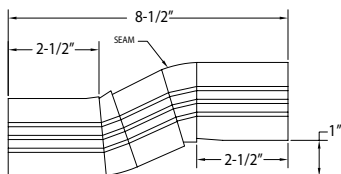

ABO1123A A-Offset