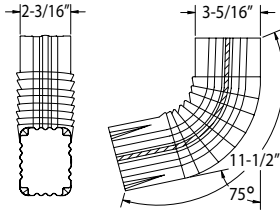

ABE23, GBE823, CBE23