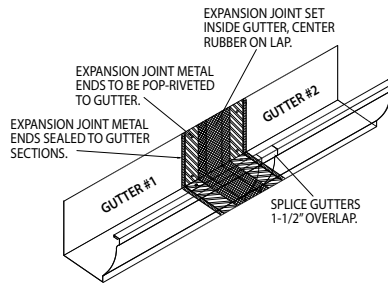

NORANDEX™ Joints

LODI PLANT

Expansion Joints

Part #	Description	Colors	Nom. Gauge/ Thickness	Pieces/ Box
AEJ5ML	Alum. 5" K Expansion Joint	Mill	0.030	12
AEJ6ML	Alum. 6" K Expansion Joint	Mill	0.030	12

A 50' section of gutter can potentially expand almost 2/3 of an inch from winter to summer moving the fasteners back and forth until the gutter falls down. Expansion joints are a preventive measure for excessive movement in the gutter, and should be mounted in place every 50' of exceptionally long gutter runs.

Slip Joints

Part #	Description	Colors	Nom. Gauge/ Thickness	Pieces/ Box
ASJC5 - -	Alum. 5" K Slip Joint	RB, WH	0.019	Order by the pc.