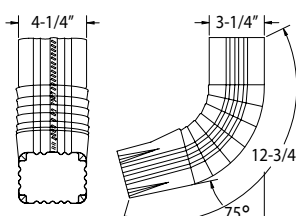

**\*Note:** Extended lead time required for this part in these colors.

AAE23, GAE823, CAE23

ABE23, GBE823, CBE23

AAE34, GAE634, CAE34

ABE34, GBE634, CBE34

| Variable Deg. Elbows   | Part #     | Description                                    | Colors         | Nom. Gauge/<br>Thickness | Pieces/<br>Box |
|--|------------|--|----------------|--------------------------|----------------|
| Variable degree elbows are used to go around obstructions (ledge jumpers) or transition to the slope of the roof. Number of crimps to create angle can vary with manufacturer. | AAE423 - - | Alum. 2 x 3 A Var Deg Elbow 45°                | (Listed Below) | 0.019                    | 30             |
|  | ABE423 - - | Alum. 2 x 3 B Var Deg Elbow 45°                | (Listed Below) | 0.019                    | 30             |
|  | AAE923 - - | Alum. 2 x 3 A Var Deg Elbow 90°                | (Listed Below) | 0.019                    | 24             |
|  | ABE923 - - | Alum. 2 x 3 B Var Deg Elbow 90°                | (Listed Below) | 0.019                    | 24             |
|  | GAE8412ML  | Galv. 1-3/4 x 2-3/4 Smooth A Var Deg Elbow 45° | Mill           | 28 ga                    | 20             |
|  | GAE8912ML  | Galv. 1-3/4 x 2-3/4 Smooth A Var Deg Elbow 90° | Mill           | 28 ga                    | 20             |
|  | GAE8423ML  | Galv. 2 x 3 Smooth A Var Deg Elbow 45°         | Mill           | 28 ga                    | 20             |
|  | GAE8623ML  | Galv. 2 x 3 Smooth A Var Deg Elbow 60°         | Mill           | 28 ga                    | 20             |
|  | GAE63490ML | Galv. 3 x 4 Smooth A Var Deg Elbow 90°         | Mill           | 26 ga                    | 30             |
|  | PAE412     | Bond. 1-3/4 x 2-3/4 Smooth A Var Deg Elbow 45° | Bond.          | 26 ga                    | 20             |
|  | PAE612     | Bond. 1-3/4 x 2-3/4 Smooth A Var Deg Elbow 60° | Bond.          | 26 ga                    | 20             |
|  | PAE912     | Bond. 1-3/4 x 2-3/4 Smooth A Var Deg Elbow 90° | Bond.          | 26 ga                    | 20             |