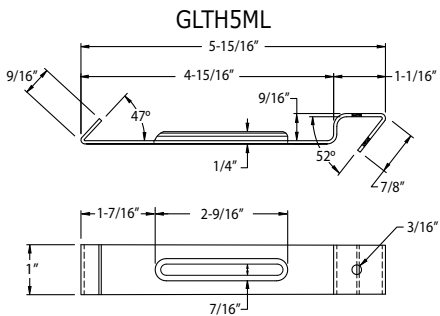

*NOTE: Use Locktype hangers with wing-configured gutters.

Hangers w/Screws

Part #	Description	Colors	Nom. Gauge/ Thickness	Piece Length	Pieces/ Box
AHFSS5ML	Alum. 5" Supreme Hanger w/Screw	Mill	0.060	5"	400
AQSHH5ML	Alum. 5" Quick Screw Hidden Hanger w/Screw	Mill	0.060	5"	500
AQSHH6ML	Alum. 6" Quick Screw Hidden Hanger w/Screw	Mill	0.060	6"	300
AHUTSSCML	Alum. 5" Ultimate Hidden Hanger w/Screw & Clip	Mill	0.061	5"	400
AHUTS6CML	Alum. 6" Ultimate Hidden Hanger w/Screw & Clip	Mill	0.061	6"	300