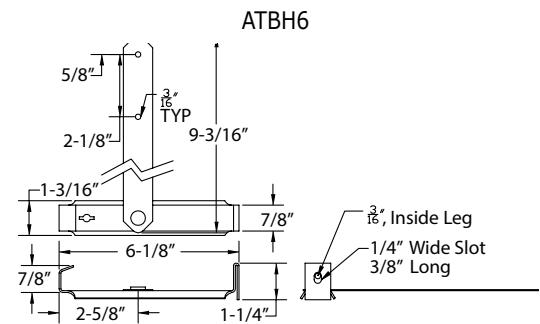

T-Bar Hangers

Part #	Description	Colors	Nom. Gauge/ Thickness	Piece Length	Pieces/ Box
ATBH5ML	Alum. 5" T-Bar Strap Hanger	Mill	0.060	12-1/2"	100
ATBH6WH	Alum. 6" T-Bar Painted Strap Hanger	WH	0.060	6-1/8"	100