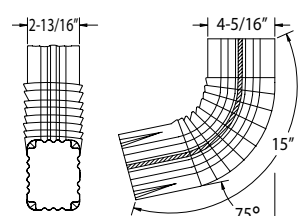

**\*Note:** Extended lead time required for this part in these colors.

AAE23, GAE823, CAE23

ABE23, GBE823, CBE23

AAE34, GAE634, CAE34

ABE34, GBE634, CBE34

| Variable Deg. Elbows   | Part #     | Description                                    | Colors         | Nom. Gauge/<br>Thickness | Pieces/<br>Box |
|--|------------|--|----------------|--------------------------|----------------|
| Variable degree elbows are used to go around obstructions (ledge jumpers) or transition to the slope of the roof. Number of crimps to create angle can vary with manufacturer. | AAE423 - - | Alum. 2 x 3 A Var Deg Elbow 45°                | (Listed Below) | 0.019                    | 30             |
|  | ABE423 - - | Alum. 2 x 3 B Var Deg Elbow 45°                | (Listed Below) | 0.019                    | 30             |
|  | AAE923 - - | Alum. 2 x 3 A Var Deg Elbow 90°                | (Listed Below) | 0.019                    | 24             |
|  | ABE923 - - | Alum. 2 x 3 B Var Deg Elbow 90°                | (Listed Below) | 0.019                    | 24             |
|  | GAE8412ML  | Galv. 1-3/4 x 2-3/4 Smooth A Var Deg Elbow 45° | Mill           | 28 ga                    | 20             |
|  | GAE8912ML  | Galv. 1-3/4 x 2-3/4 Smooth A Var Deg Elbow 90° | Mill           | 28 ga                    | 20             |
|  | GAE8423ML  | Galv. 2 x 3 Smooth A Var Deg Elbow 45°         | Mill           | 28 ga                    | 20             |
|  | GAE8623ML  | Galv. 2 x 3 Smooth A Var Deg Elbow 60°         | Mill           | 28 ga                    | 20             |
|  | GAE63490ML | Galv. 3 x 4 Smooth A Var Deg Elbow 90°         | Mill           | 26 ga                    | 30             |
|  | PAE412     | Bond. 1-3/4 x 2-3/4 Smooth A Var Deg Elbow 45° | Bond.          | 26 ga                    | 20             |
|  | PAE612     | Bond. 1-3/4 x 2-3/4 Smooth A Var Deg Elbow 60° | Bond.          | 26 ga                    | 20             |
|  | PAE912     | Bond. 1-3/4 x 2-3/4 Smooth A Var Deg Elbow 90° | Bond.          | 26 ga                    | 20             |