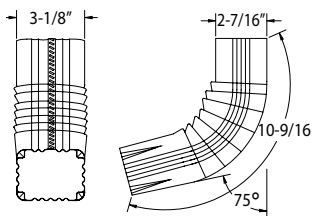

*Note: Extended lead time required for this part in these colors.

AAE23, GAE823, CAE23